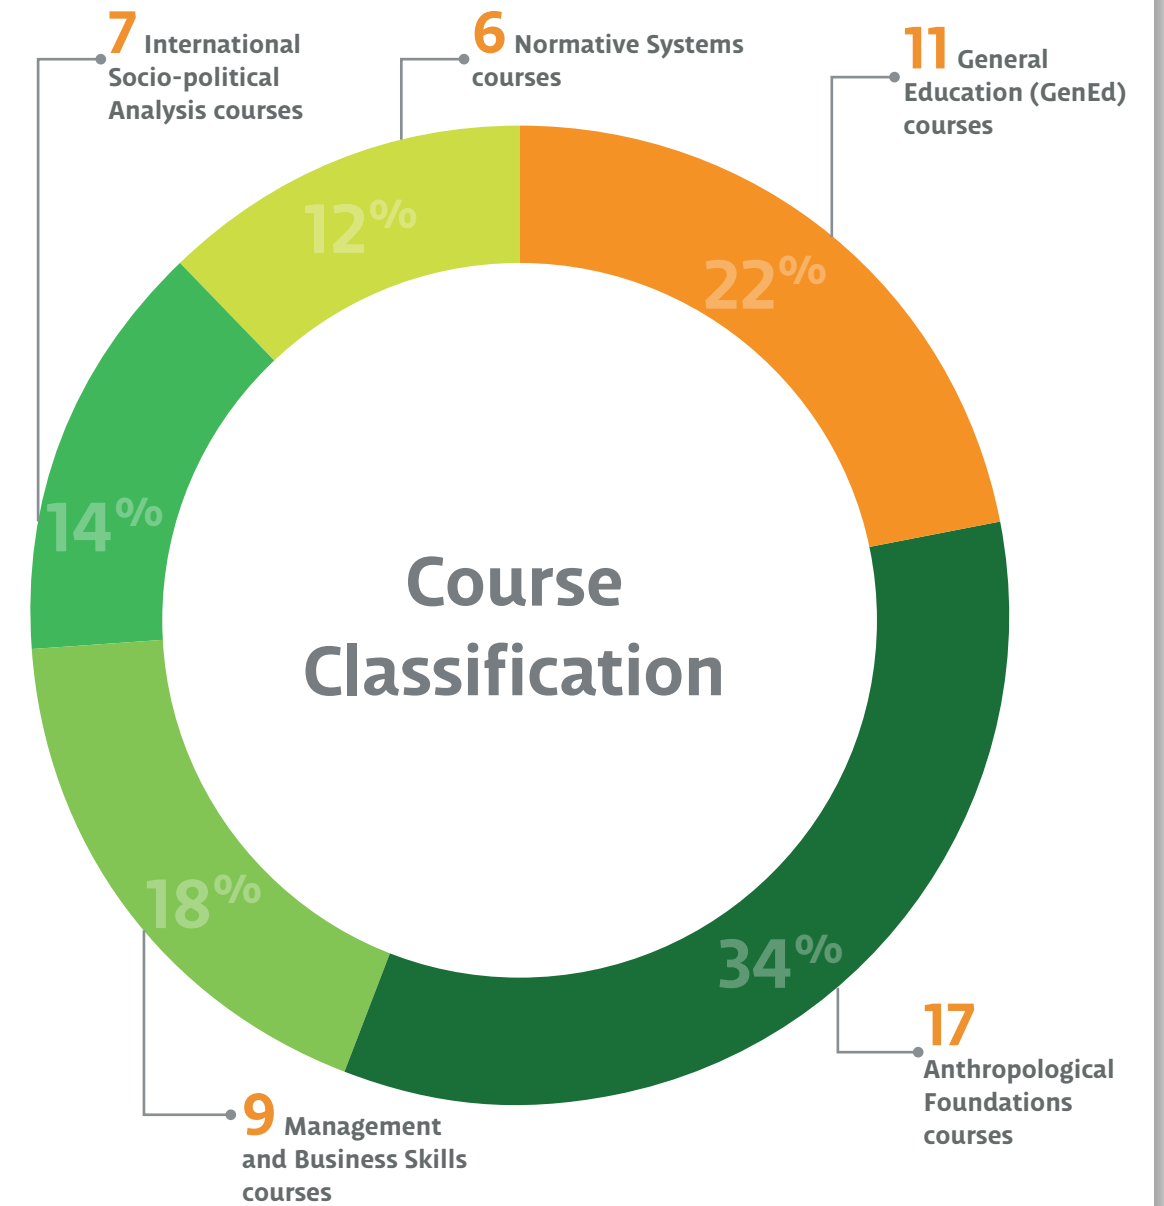

Bachelor of Multicultural Relations

- Anthropological Foundations
- Administration and Business Skills
- International Socio-political Analysis
- Normative Systems
- General Education (GenEd)