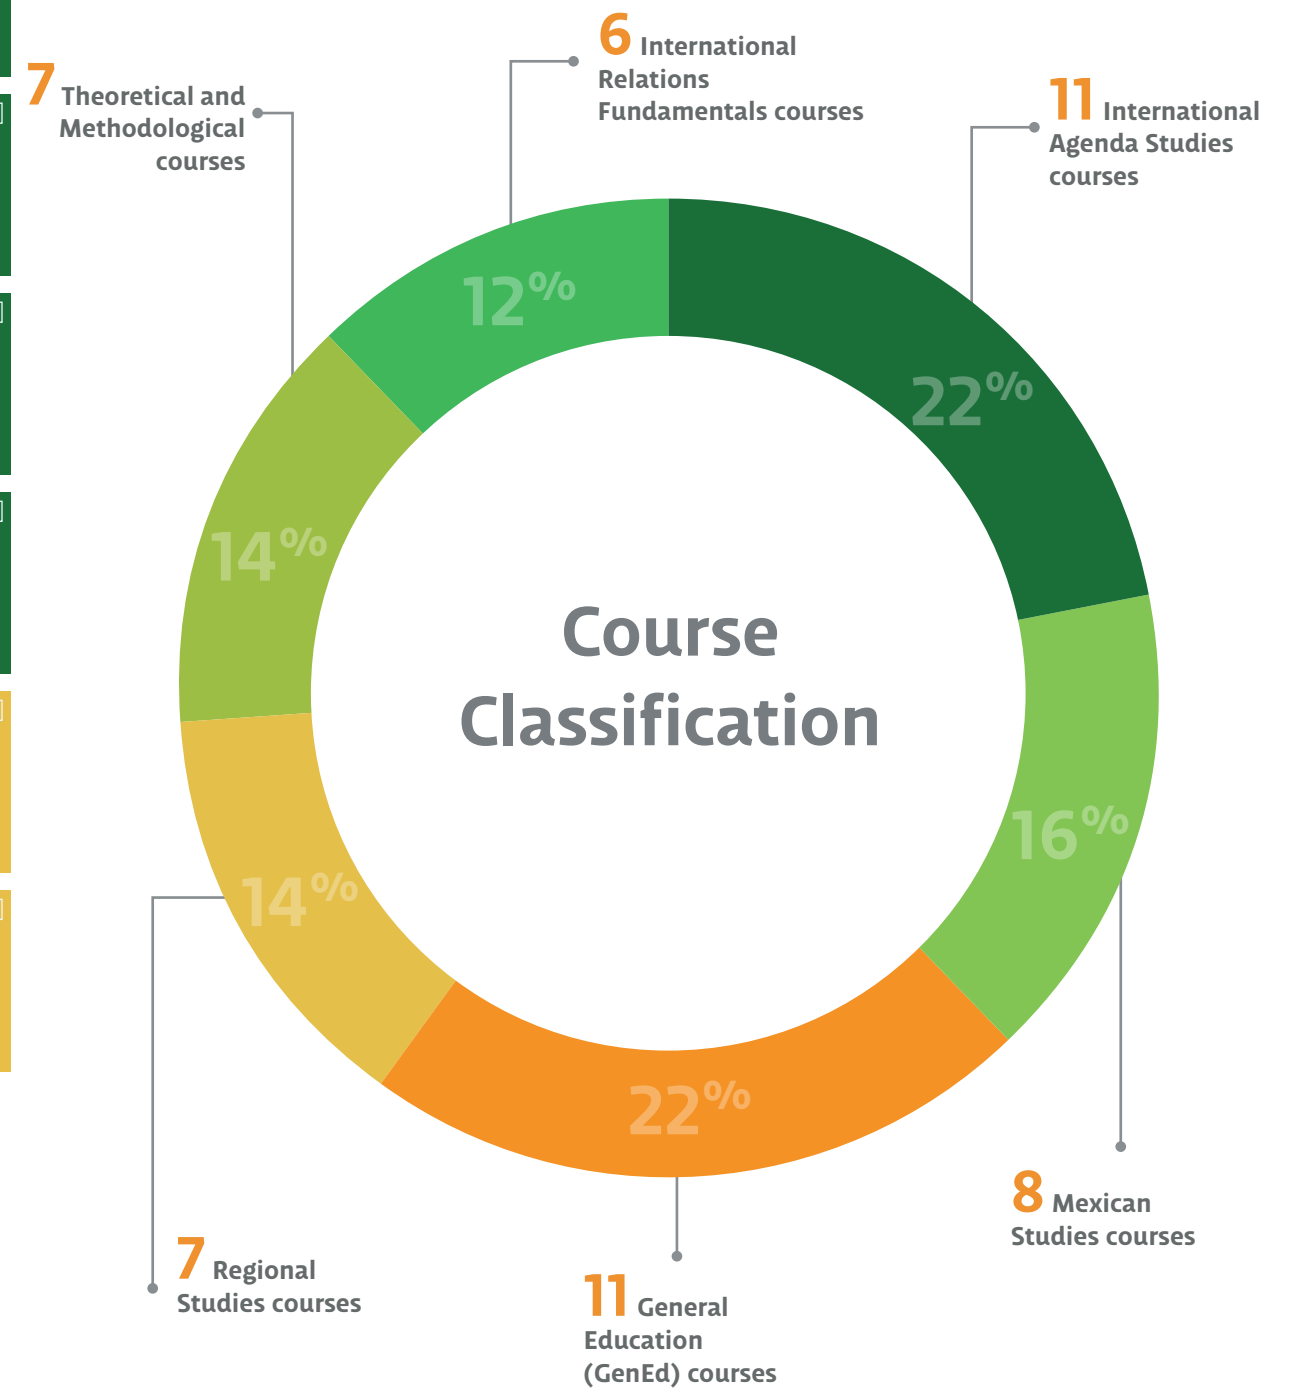

Course credits (units)
Prerequisites

Bachelor of International Relations

- International Agenda Studies
- Mexican Studies
- Theoretical and Methodological
- International Relations Fundamentals
- Regional Studies
- General Education (GenEd)