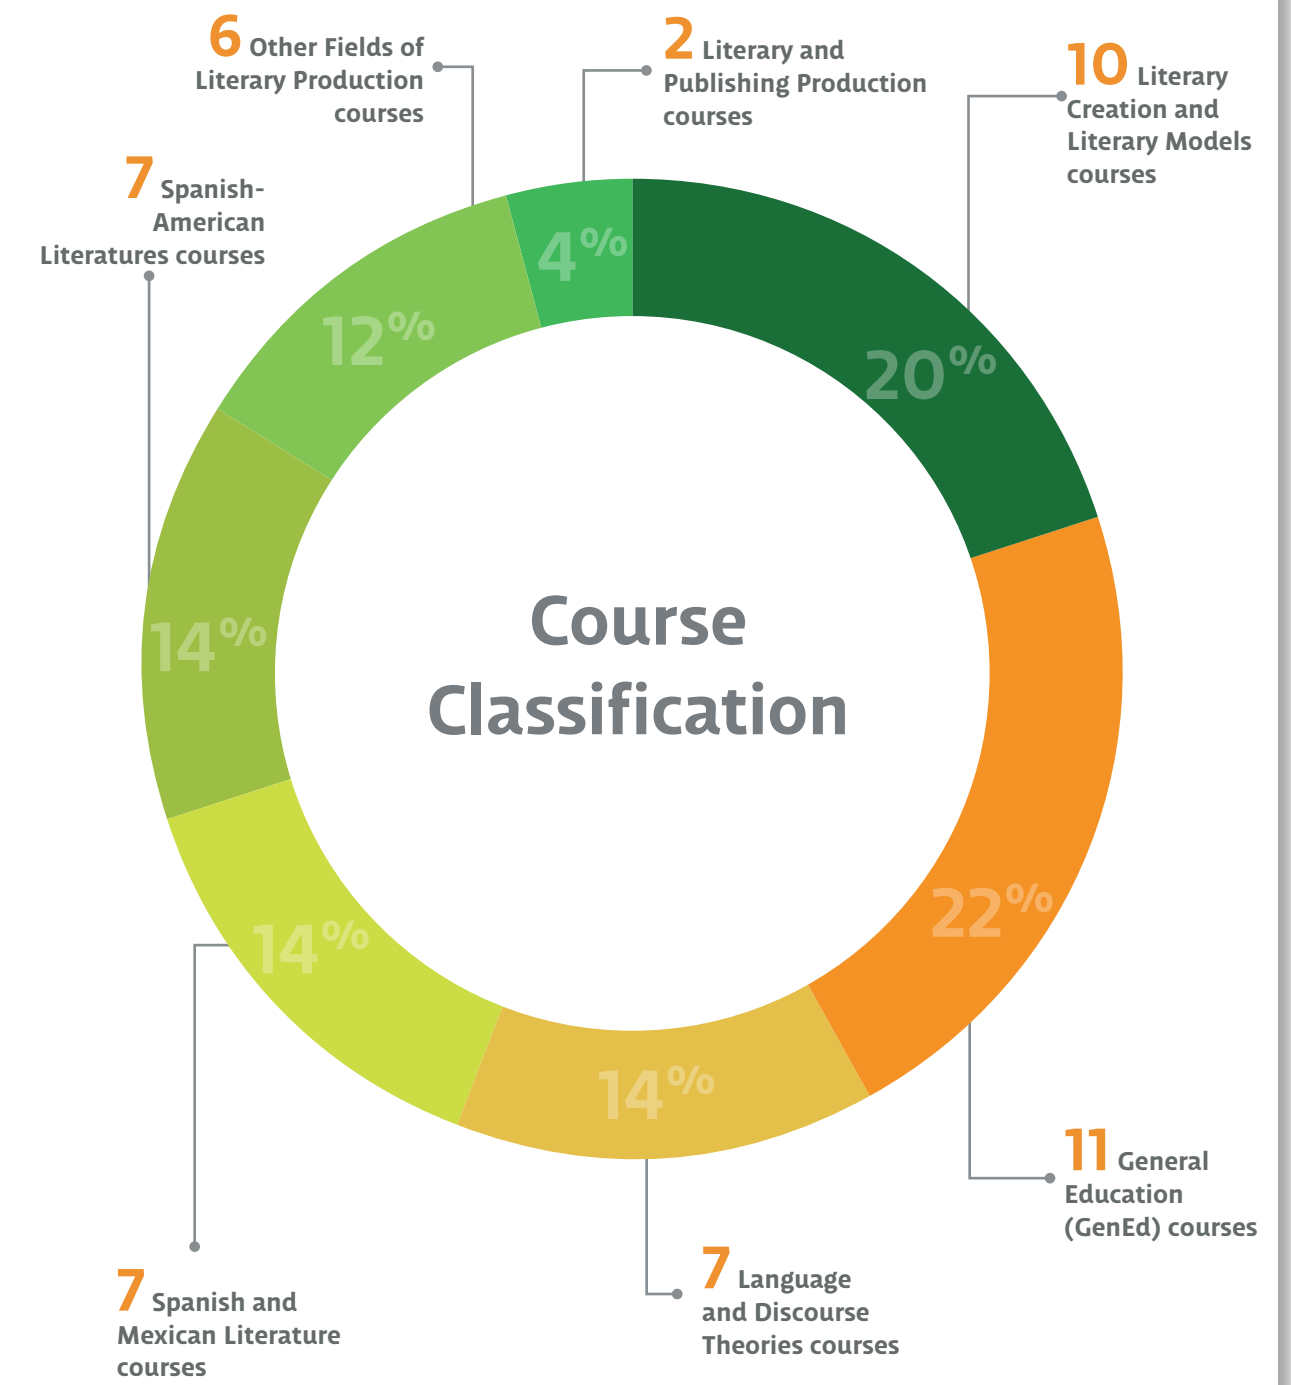

Course credits (units)
Prerequisites

Bachelor of Literature

- Literary Creation and Literary Models
- Language and Discourse Theories
- Spanish and Mexican Literature
- Spanish-American Literatures
- Other Fields of Literary Production
- Literary and Publishing Production
- General Education (GenEd)