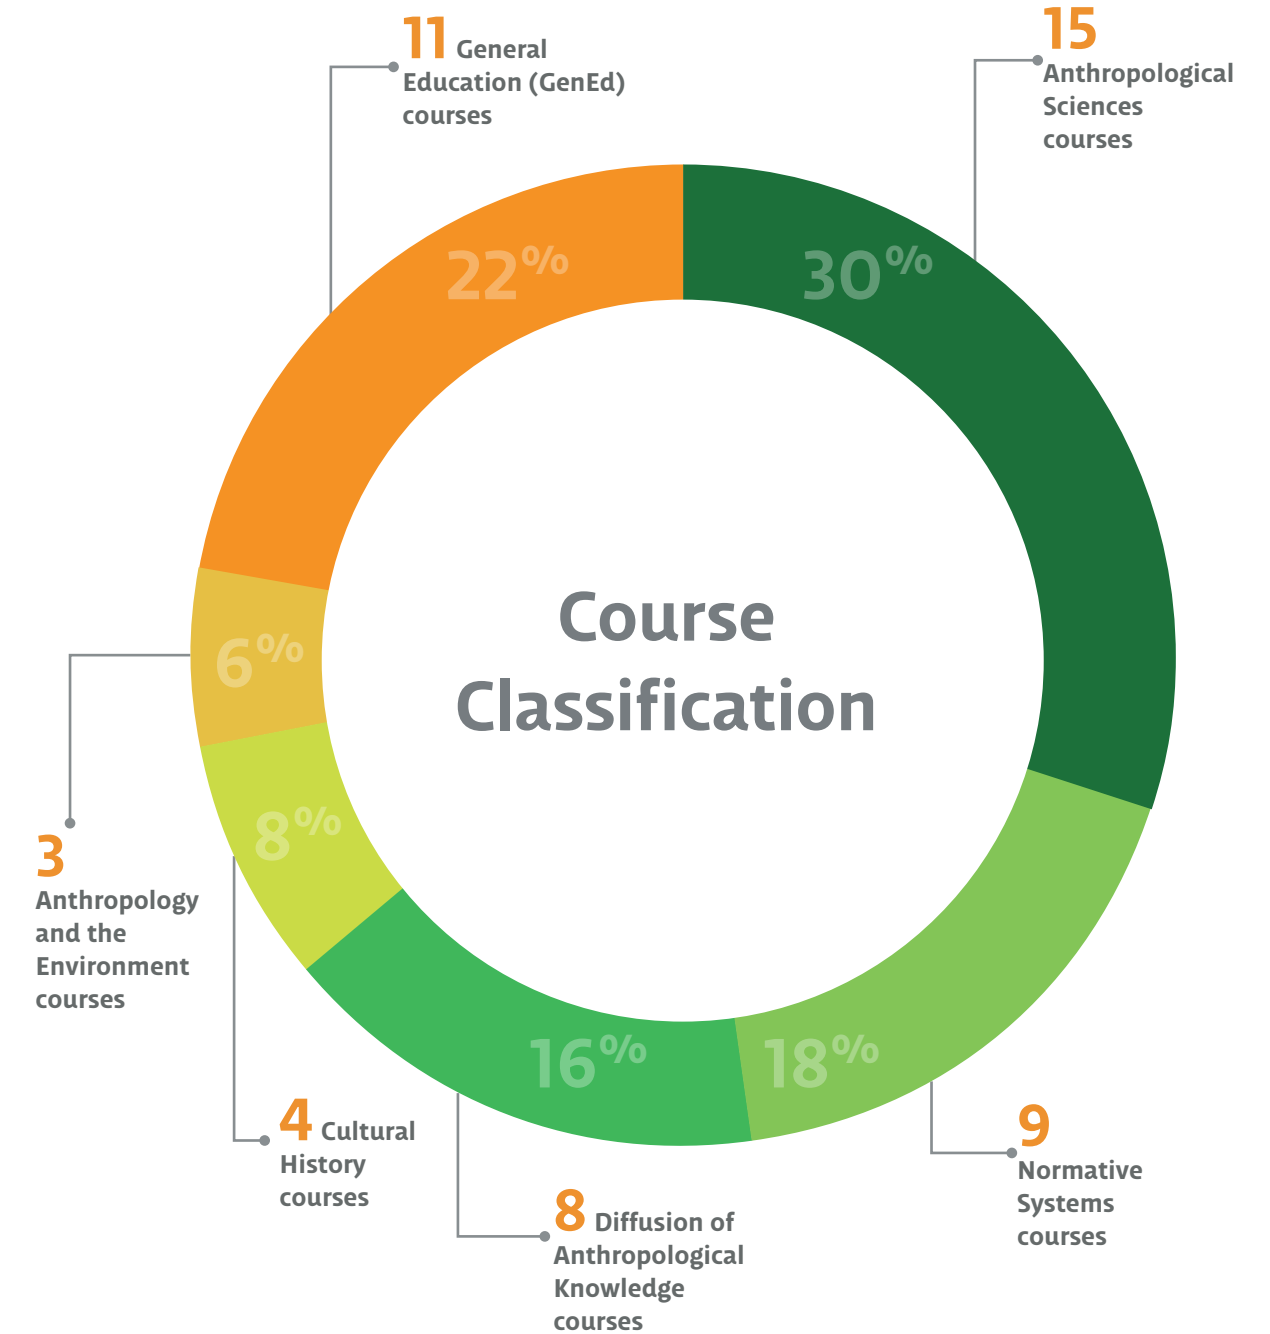

Course credits (units)
Prerequisites

Bachelor of Anthropology

- Anthropological Sciences
- Normative Systems
- Diffusion of Anthropological Knowledge
- Cultural History
- Anthropology and the Environment
- General Education (GenEd)